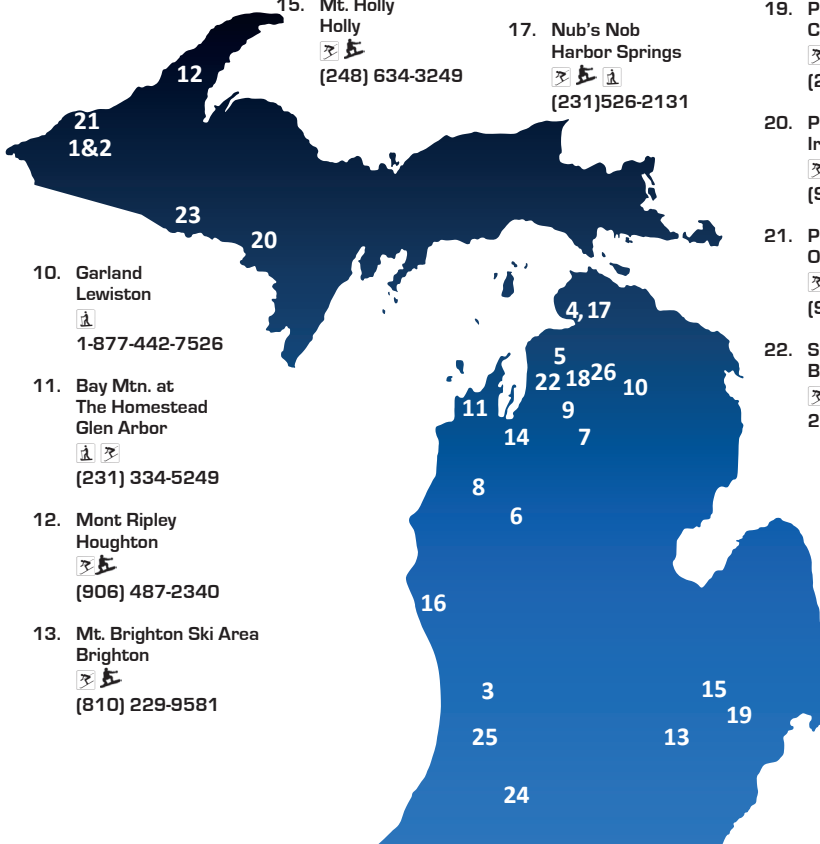

Discover Michigan Skiing participating ski areas:

1. Big Powderhorn Bessemer ☎ ☑ 1-800-501-7669	9. Hanson Hills Grayling ☎ ☑ (989) 348-9266	14. Mt. Holiday Traverse City ☎ ☑ (231) 938-2500	16. Muskegon Luge & Sports Complex Muskegon * ☎ (231) 744-9629	18. Otsego Club Gaylord ☎ ☑ 1-800-752-5510	23. Ski Brule Iron River ☎ 1-800-362-7853
2. Big Snow Resort Bessemer/Wakefield ☎ ☑ (906)285-2200	15. Mt. Holly Holly ☎ ☑ (248) 634-3249	17. Nub's Nob Harbor Springs ☎ ☑ ☎ (231)526-2131	19. Pine Knob Resort Clarkston ☎ ☑ (248) 625-0800	24. Swiss Valley Jones ☎ ☑ (269)244-5635	
3. Bittersweet Ski Resort Otsego ☎ ☑ (269) 694-2032 x15	10. Garland Lewiston ☎ 1-877-442-7526	20. Pine Mountain Resort Iron Mountain ☎ ☑ (906) 774-2747	21. Porcupine Mountain Ontonagon ☎ ☎ ☑ (906) 855-5209	25. Timber Ridge Gobles ☎ ☑ (269) 694-9449	
4. Boyne Highlands Resort Harbor Springs ☎ ☎ ☑ 1-866-934-9350	11. Bay Mtn. at The Homestead Glen Arbor ☎ ☎ (231) 334-5249	22. Shanty Creek Resorts Bellaire ☎ ☎ ☑ 231-533-3000	26. Treetops Resort Gaylord ☎ ☑ 1-888-TREETOPS		
5. Boyne Mountain Resort Boyne Falls ☎ ☎ ☑ 1-866-931-3191	12. Mont Ripley Houghton ☎ ☑ (906) 487-2340				
6. Caberfae Peaks Cadillac ☎ (231) 862-3000	13. Mt. Brighton Ski Area Brighton ☎ ☑ (810) 229-9581				
7. Cross Country Ski Hqts. Roscommon ☎ (989)821-6661					
8. Crystal Mountain Thompsonville ☎ ☎ ☑ 1-800-968-7686					

- ☎ Discover Michigan Downhill Skiing
- ☑ Discover Michigan Snowboarding
- ☎ ☎ ☑ Discover Michigan Cross-Country Skiing

Program may vary.
Call 248-620-4448 or visit gосkimichigan.org for details or to apply online.