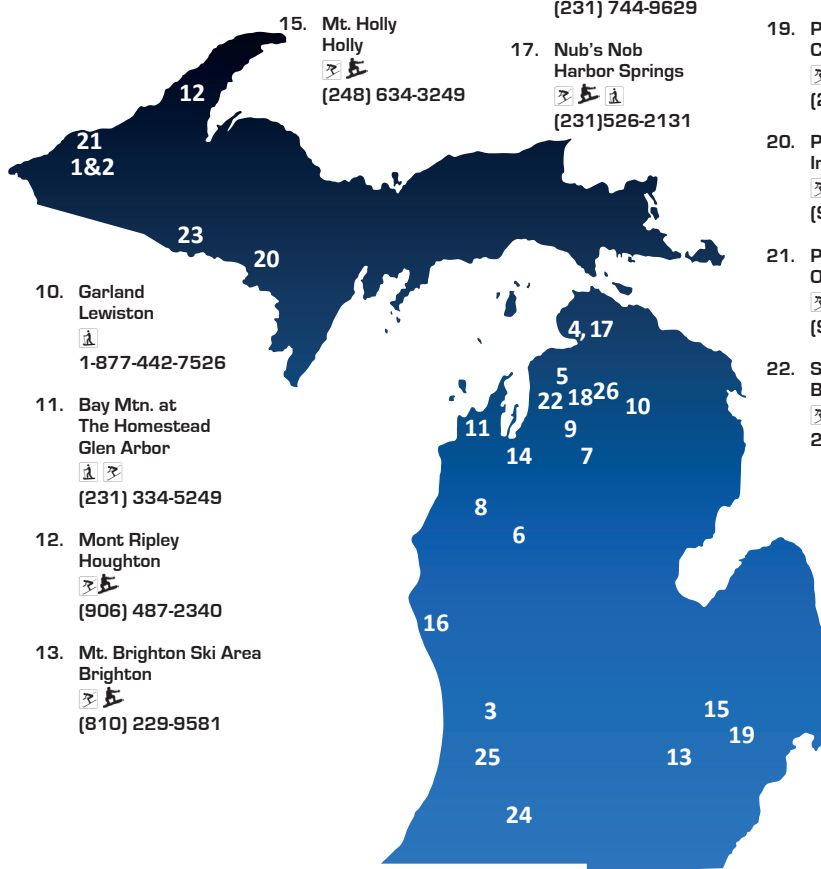

Discover Michigan Skiing participating ski areas:

1. Big Powderhorn Bessemer ☒ ☒ 1-800-501-7669	9. Hanson Hills Grayling ☒ ☒ (989) 348-9266	14. Mt. Holiday Traverse City ☒ ☒ (231) 938-2500	16. Muskegon Luge & Sports Complex Muskegon * ☒ ☒ (231) 744-9629	18. Otsego Club Gaylord ☒ ☒ 1-800-752-5510	23. Ski Brule Iron River ☒ 1-800-362-7853
2. Big Snow Resort Bessemer/Wakefield ☒ ☒ (906)285-2200	15. Mt. Holly Holly ☒ ☒ (248) 634-3249	17. Nub's Nob Harbor Springs ☒ ☒ ☒ (231)526-2131	19. Pine Knob Resort Clarkston ☒ ☒ (248) 625-0800	20. Pine Mountain Resort Iron Mountain ☒ ☒ (906) 774-2747	24. Swiss Valley Jones ☒ ☒ (269)244-5635
3. Bittersweet Ski Resort Otsego ☒ ☒ (269) 694-2032 x15	10. Garland Lewiston ☒ 1-877-442-7526	21. Porcupine Mountain Ontonagon ☒ ☒ ☒ (906) 855-5209	22. Shanty Creek Resorts Bellaire ☒ ☒ ☒ 231-533-3000	25. Timber Ridge Gobles ☒ ☒ (269) 694-9449	26. Treetops Resort Gaylord ☒ ☒ 1-888-TREETOPS
4. Boyne Highlands Resort Harbor Springs ☒ ☒ ☒ 1-866-934-9350	11. Bay Mtn. at The Homestead Glen Arbor ☒ ☒ (231) 334-5249	12. Mont Ripley Houghton ☒ ☒ (906) 487-2340	13. Mt. Brighton Ski Area Brighton ☒ ☒ (810) 229-9581		
5. Boyne Mountain Resort Boyne Falls (13 yrs & up only) ☒ ☒ ☒ 1-866-931-3191					
6. Caberfae Peaks Cadillac ☒ (231) 862-3000					
7. Cross Country Ski Hqts. Roscommon ☒ (989)821-6661					
8. Crystal Mountain Thompsonville ☒ ☒ ☒ 1-800-968-7686					

- ☒ Discover Michigan Downhill Skiing
- ☒ Discover Michigan Snowboarding
- ☒ Discover Michigan Cross-Country Skiing

Program may vary.
Call 248-620-4448 or visit
goskimichigan.org for details or
to apply online.