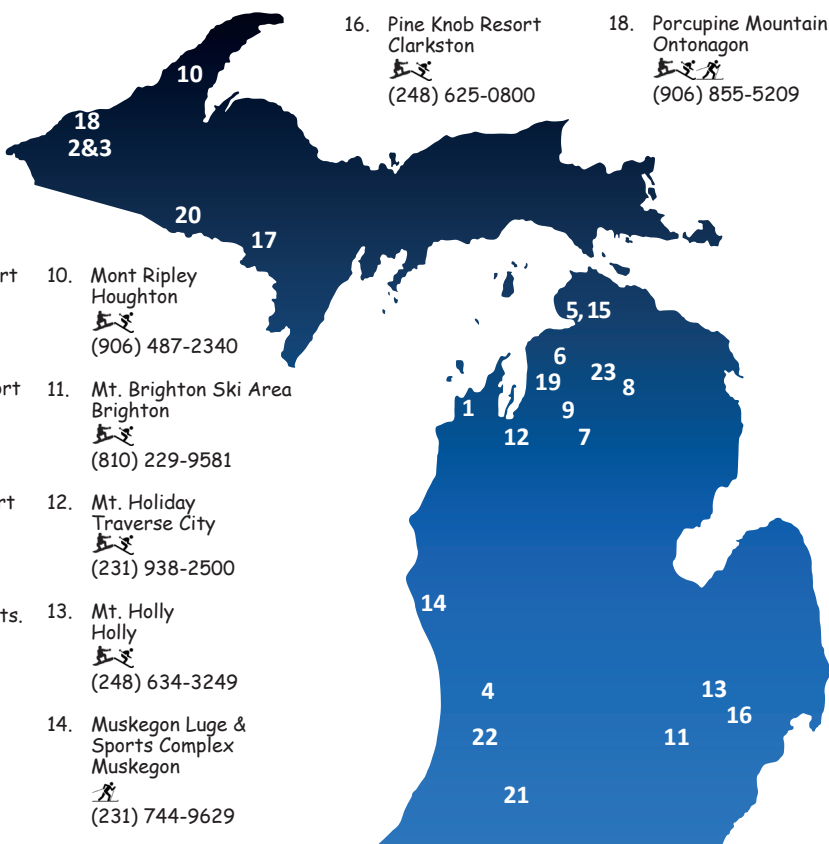

Discover Michigan Skiing participating ski areas:

1. Bay Mtn. at The Homestead Glen Arbor ☞☞☞ (231) 334-5249	9. Hanson Hills Grayling ☞☞☞ (989) 348-9266	15. Nub's Nob Harbor Springs ☞☞☞☞ (231)526-2131	17. Pine Mountain Resort Iron Mountain ☞☞☞ (906) 774-2747	19. Shanty Creek Resorts Bellaire ☞☞☞☞ (231) 533-3000 x 3383
2. Big Powderhorn Bessemer ☞☞☞ 1-800-501-7669	10. Mont Ripley Houghton ☞☞☞ (906) 487-2340	16. Pine Knob Resort Clarkston ☞☞☞☞ (248) 625-0800	18. Porcupine Mountain Ontonagon ☞☞☞☞ (906) 855-5209	20. Ski Brule Iron River ☞☞☞☞ 1-800-362-7853
3. Big Snow Resort Bessemer/Wakefield ☞☞☞☞ (906) 285-2200	11. Mt. Brighton Ski Area Brighton ☞☞☞☞ (810) 229-9581	14. Muskegon Luge & Sports Complex Muskegon ☞☞☞☞ (231) 744-9629	21. Swiss Valley Jones ☞☞☞☞ (269) 244-5635	22. Timber Ridge Gobles ☞☞☞☞ (269) 694-9449
4. Bittersweet Ski Resort Otsego ☞☞☞☞ (269) 694-2032 x15	12. Mt. Holiday Traverse City ☞☞☞☞ (231) 938-2500	23. Treetops Resort Gaylord ☞☞☞☞ 1-888-TREETOPS	5. Boyne Highlands Resort Harbor Springs ☞☞☞☞ 1-866-934-9350	6. Boyne Mountain Resort Boyne Falls ☞☞☞☞ 1-866-931-3191
7. Cross Country Ski Hqts. Roscommon ☞☞☞☞ (989) 821-6661	13. Mt. Holly Holly ☞☞☞☞ (248) 634-3249	1. 2. 3. 4. 5. 6. 7. 8. 9. 10. 11. 12. 13. 14. 15. 16. 17. 18. 19. 20. 21. 22. 23.	8. Garland Lodge Lewiston ☞☞☞☞ 1-877-442-7526	

- ☞ Discover Michigan Downhill Skiing
- ☞☞ Discover Michigan Snowboarding
- ☞☞☞ Discover Michigan Cross-Country Skiing

gokimichigan.org for details & online application.

This program is for first-time skiers 7 years & up and snowboarders 10 years & up.