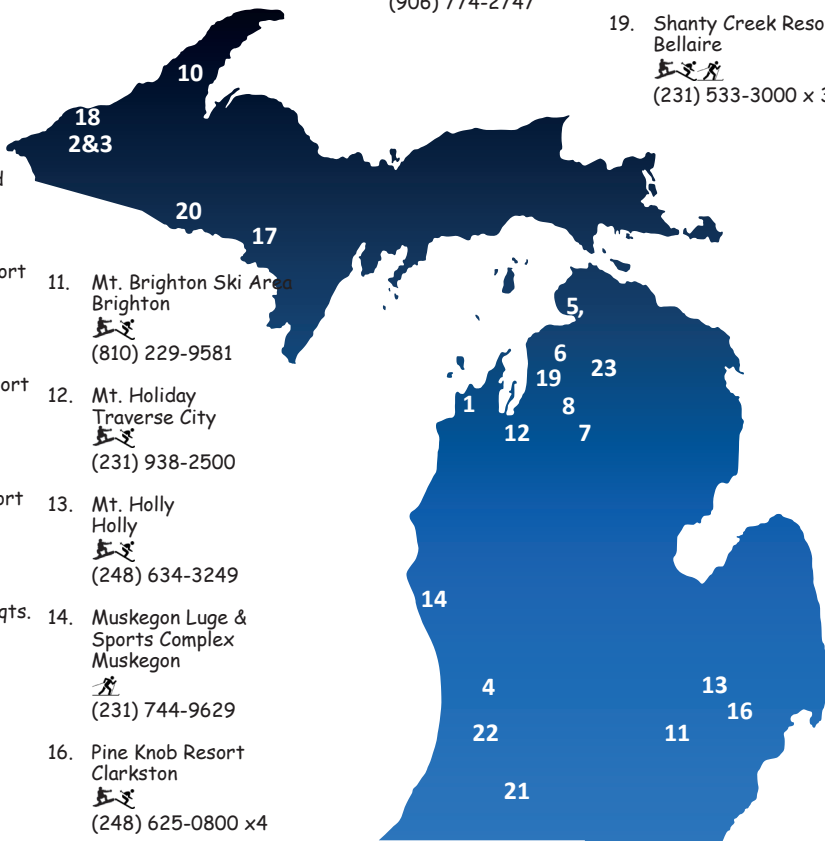

* Equipment rental includes skis or snowboard, boots and poles.

Ski areas reserve the right to deny participation if your skiing ability is beyond that of a beginner when you start this program.

Discover Michigan Skiing participating ski areas:

1. Bay Mtn. at The Homestead Glen Arbor ☎☎☎ (231) 334-5249	10. Mont Ripley Hancock ☎☎☎ (906) 487-2340	17. Pine Mountain Resort Iron Mountain ☎☎☎ (906) 774-2747	18. Porcupine Mountain Ontonagon ☎☎☎☎ (906) 855-5209	20. Ski Brule Iron River ☎☎☎☎ 1-800-362-7853
2. Big Powderhorn Bessemer ☎☎☎☎ 1-800-501-7669	11. Mt. Brighton Ski Area Brighton ☎☎☎☎ (810) 229-9581	19. Shanty Creek Resorts Bellaire ☎☎☎☎☎ (231) 533-3000 x 3383	21. Swiss Valley Jones ☎☎☎☎☎ (269) 244-5635	22. Timber Ridge Gobles ☎☎☎☎☎ (269) 694-9449
3. Big Snow Resort Bessemer/Wakefield ☎☎☎☎☎ (906) 932-4838	12. Mt. Holiday Traverse City ☎☎☎☎☎ (231) 938-2500	23. Treetops Resort Gaylord ☎☎☎☎☎ (989) 732-6711		
4. Bittersweet Ski Resort Otsego ☎☎☎☎☎ (269) 694-2820	13. Mt. Holly Holly ☎☎☎☎☎ (248) 634-3249			
5. Boyne Highlands Resort Harbor Springs ☎☎☎☎☎ 231-526-3056	14. Muskegon Luge & Sports Complex Muskegon ☎☎☎☎☎ (231) 744-9629			
6. Boyne Mountain Resort Boyne Falls ☎☎☎☎☎ 1-866-931-3191	16. Pine Knob Resort Clarkston ☎☎☎☎☎ (248) 625-0800 x4			
7. Cross Country Ski Hqts. Roscommon ☎☎☎☎☎ (989) 821-6661				
8. Hanson Hills Grayling ☎☎☎☎☎ (989) 348-9266				

☎☎ Discover Michigan Downhill Skiing
☎☎☎ Discover Michigan Snowboarding
☎☎☎☎ Discover Michigan Cross-Country Skiing

gokimichigan.org for details & online application.

This program is for first-time skiers 7 years & up and snowboarders 10 years & up.