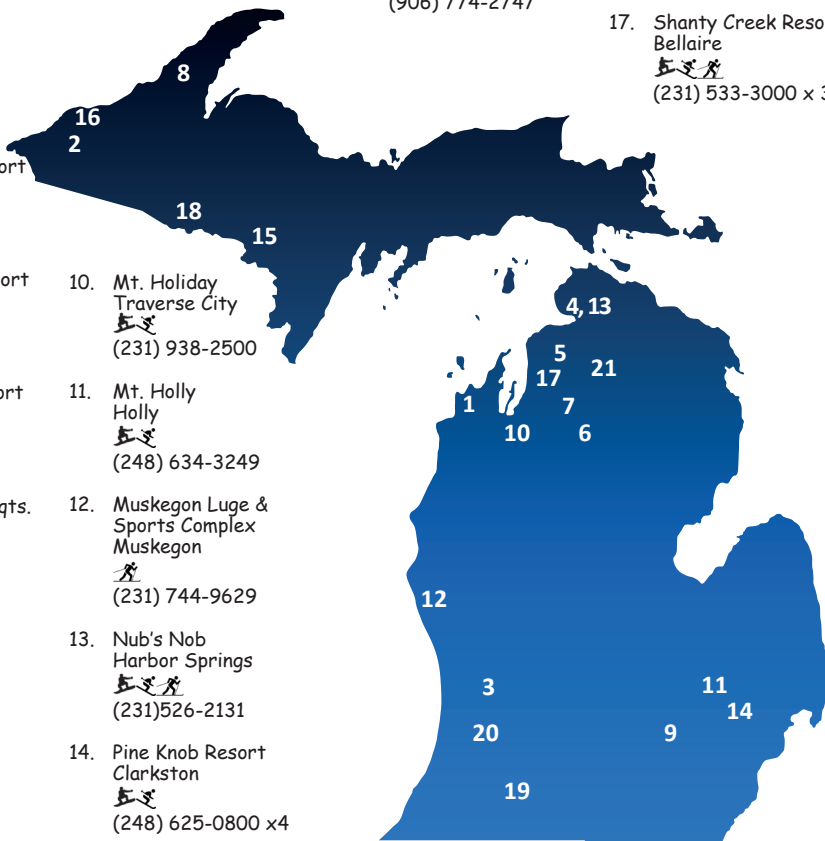

* Equipment rental includes skis or snowboard, boots and poles.

Ski areas reserve the right to deny participation if your skiing ability is beyond that of a beginner when you start this program.

Discover Michigan Skiing participating ski areas:

1. Bay Mtn. at The Homestead Glen Arbor ☎☎☎ (231) 334-5249	9. Mt. Brighton Ski Area Brighton ☎☎☎ (810) 229-9581	15. Pine Mountain Resort Iron Mountain ☎☎☎ (906) 774-2747	16. Porcupine Mountain Ontonagon ☎☎☎☎ (906) 855-5209	18. Ski Brule Iron River ☎☎☎ 906-265-6111
2. Big Powderhorn Bessemer ☎ 1-800-501-7669	10. Mt. Holiday Traverse City ☎☎☎ (231) 938-2500	17. Shanty Creek Resorts Bellaire ☎☎☎☎ (231) 533-3000 x 3383	19. Swiss Valley Jones ☎☎☎ (269) 244-5635	20. Timber Ridge Gobles ☎☎☎ (269) 694-9449
3. Bittersweet Ski Resort Otsego ☎☎☎ (269) 694-2820	11. Mt. Holly Holly ☎☎☎ (248) 634-3249	21. Treetops Resort Gaylord ☎☎☎ (989) 732-6711		
4. Boyne Highlands Resort Harbor Springs ☎☎☎☎ 1-866-934-9350	12. Muskegon Luge & Sports Complex Muskegon ☎☎☎ (231) 744-9629			
5. Boyne Mountain Resort Boyne Falls ☎☎☎☎ 1-866-931-3191	13. Nub's Nob Harbor Springs ☎☎☎☎ (231) 526-2131			
6. Cross Country Ski Hqts. Roscommon ☎☎ (989) 821-6661	14. Pine Knob Resort Clarkston ☎☎☎ (248) 625-0800 x4			
7. Hanson Hills Grayling ☎☎☎ (989) 348-9266				
8. Mont Ripley Hancock ☎☎☎ (906) 487-2340				

☎ Discover Michigan Downhill Skiing
☎☎ Discover Michigan Snowboarding
☎☎☎ Discover Michigan Cross-Country Skiing

gokimichigan.org for details & online application.

This program is for first-time skiers 7 years & up and snowboarders 10 years & up.