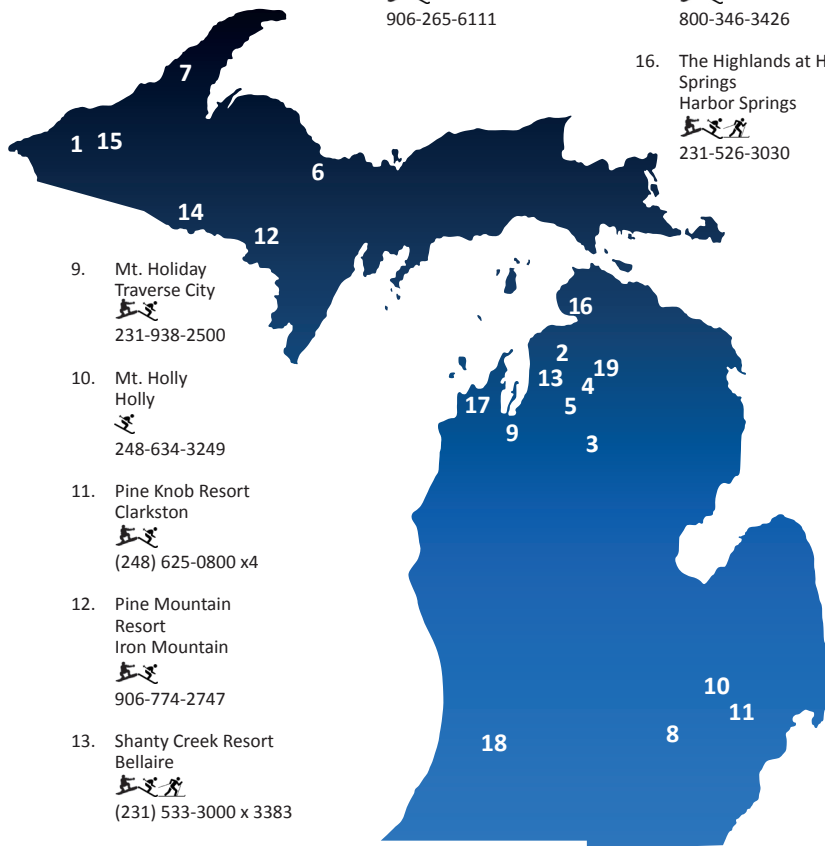

* Equipment rental includes skis or snowboard, boots and poles.

Ski areas reserve the right to deny participation if your skiing ability is beyond that of a beginner when you start this program.

Discover Michigan Skiing participating ski areas:

Details & online registration: goksimichigan.com/discover-michigan-skiing

1. Big Powderhorn Bessemer ☎ 1-800-501-7669	14. Ski Brule Iron River ☎☎ 906-265-6111	15. Snowriver Mtn. Resort Wakefield ☎☎ 800-346-3426	17. The Homestead Glen Arbor ☎☎ 231-334-5249
2. Boyne Mountain Resort Boyne Falls ☎☎☎ 231-549-7155	9. Mt. Holiday Traverse City ☎☎☎ 231-938-2500	16. The Highlands at Harbor Springs Harbor Springs ☎☎☎ 231-526-3030	18. Timber Ridge Gobles ☎☎☎ (269) 694-9449
3. Cross Country Ski Hqts. Roscommon ☎ 989-821-6661	10. Mt. Holly Holly ☎ 248-634-3249	19. Treetops Resort Gaylord ☎☎☎ (989) 732-6711	
4. Forbush Corner Nordic Frederic ($45) ☎ 989-614-1955	11. Pine Knob Resort Clarkston ☎☎☎ (248) 625-0800 x4		
5. Hanson Hills Grayling ☎☎☎ (989) 348-9266	12. Pine Mountain Resort Iron Mountain ☎☎☎ 906-774-2747		
6. Marquette Mountain Marquette ☎☎☎ 906-225-1155	13. Shanty Creek Resort Bellaire ☎☎☎☎ (231) 533-3000 x 3383		
7. Mont Ripley Hancock ☎☎☎ 906-487-2340			
8. Mt. Brighton Ski Area Brighton ☎☎☎ 810-229-9581			

This program is for first-time skiers 7 years & up and snowboarders 10 years & up.

- ☎ Discover Michigan Downhill Skiing
- ☎☎ Discover Michigan Snowboarding
- ☎☎☎ Discover Michigan Cross-Country Skiing